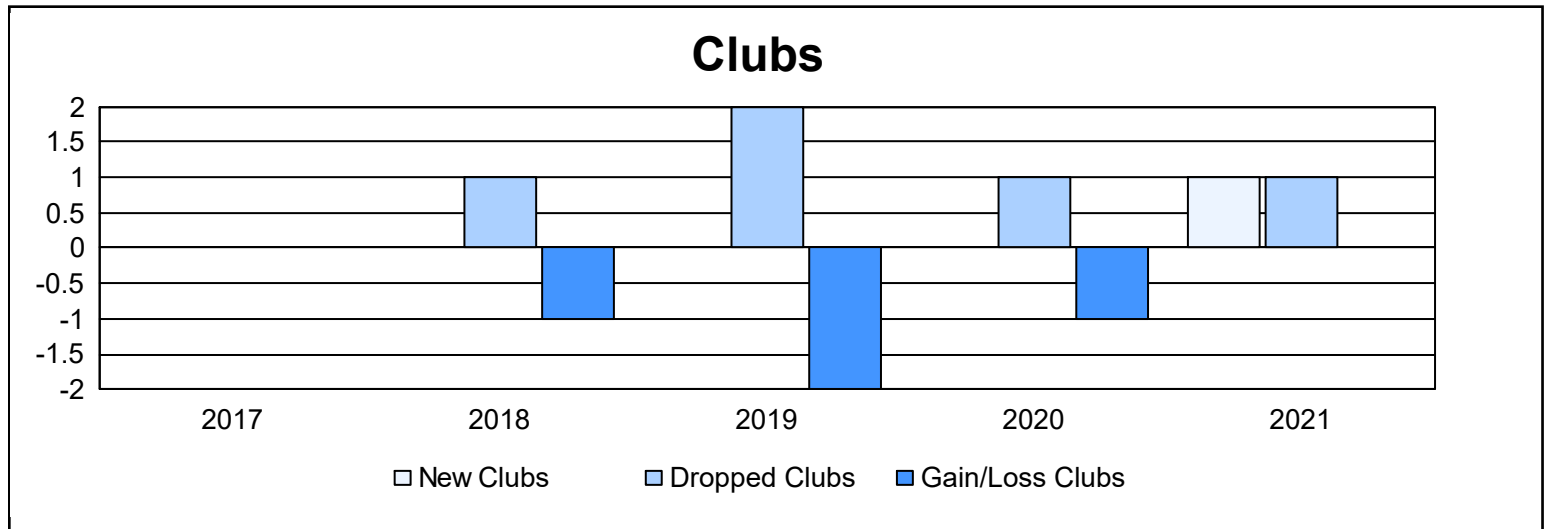

Year	New Clubs	Dropped Clubs	Gain/ Loss Clubs	New Members	Charter Members	Reinstate Members	Transfer Members	Total Member Added	Total Members Dropped	Gain/ Loss Members
2016-2017	0	0	0	83	0	1	9	93	163	-70
2017-2018	0	1	-1	102	0	8	11	121	186	-65
2018-2019	0	2	-2	120	3	2	11	136	148	-12
2019-2020	0	1	-1	98	1	6	14	119	158	-39
2020-2021	1	1	0	77	25	6	12	120	154	-34
<b>Average</b>	<b>0</b>	<b>1</b>	<b>-1</b>	<b>96</b>	<b>6</b>	<b>5</b>	<b>11</b>	<b>118</b>	<b>162</b>	<b>-44</b>

### Membership Composition June 2021 Cumulative