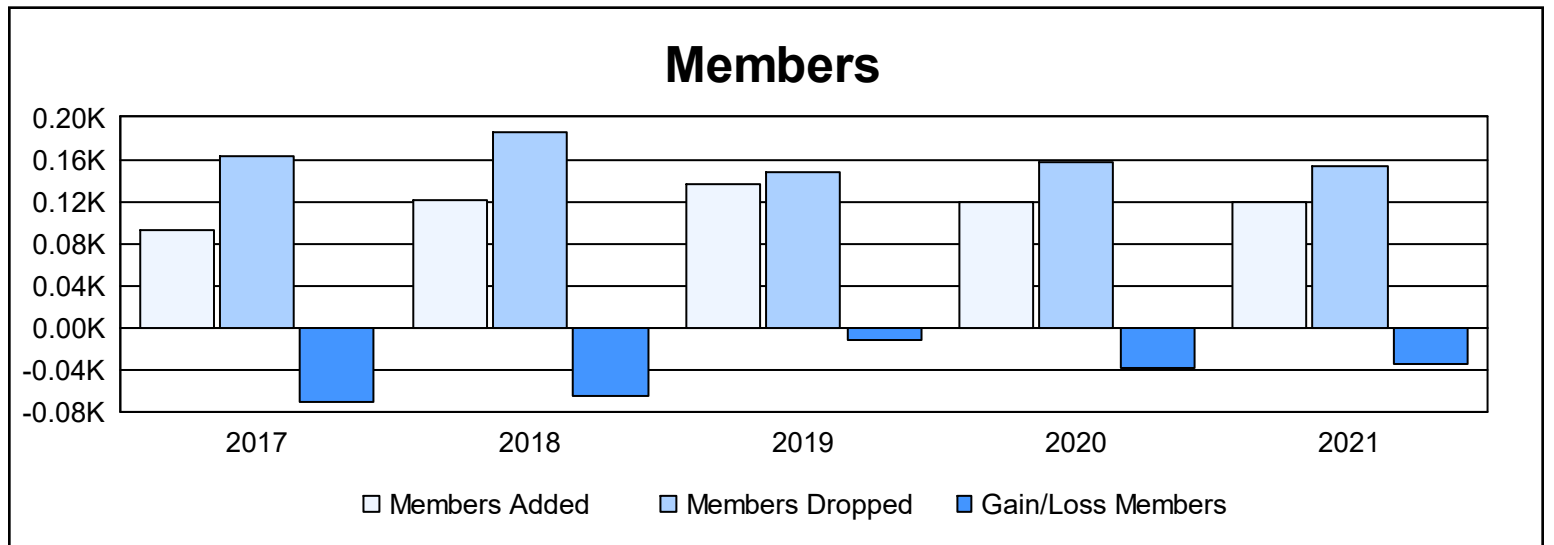

Year	New Clubs	Dropped Clubs	Gain/ Loss Clubs	New Members	Charter Members	Reinstate Members	Transfer Members	Total Member Added	Total Members Dropped	Gain/ Loss Members
2016-2017	0	0	0	83	0	1	9	93	163	-70
2017-2018	0	1	-1	102	0	8	11	121	186	-65
2018-2019	0	2	-2	120	3	2	11	136	148	-12
2019-2020	0	1	-1	98	1	6	14	119	158	-39
2020-2021	1	1	0	77	25	6	12	120	154	-34
<b>Average</b>	<b>0</b>	<b>1</b>	<b>-1</b>	<b>96</b>	<b>6</b>	<b>5</b>	<b>11</b>	<b>118</b>	<b>162</b>	<b>-44</b>

### Membership Composition June 2021 Cumulative