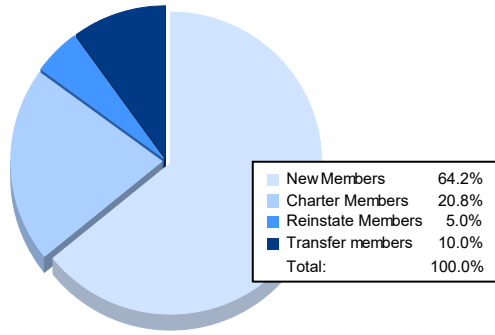

Year	New Clubs	Dropped Clubs	Gain/ Loss Clubs	New Members	Charter Members	Reinstate Members	Transfer Members	Total Member Added	Total Members Dropped	Gain/ Loss Members
2016-2017	0	0	0	83	0	1	9	93	163	-70
2017-2018	0	1	-1	102	0	8	11	121	186	-65
2018-2019	0	2	-2	120	3	2	11	136	148	-12
2019-2020	0	1	-1	98	1	6	14	119	158	-39
2020-2021	1	1	0	77	25	6	12	120	154	-34
<b>Average</b>	<b>0</b>	<b>1</b>	<b>-1</b>	<b>96</b>	<b>6</b>	<b>5</b>	<b>11</b>	<b>118</b>	<b>162</b>	<b>-44</b>

### Membership Composition June 2021 Cumulative